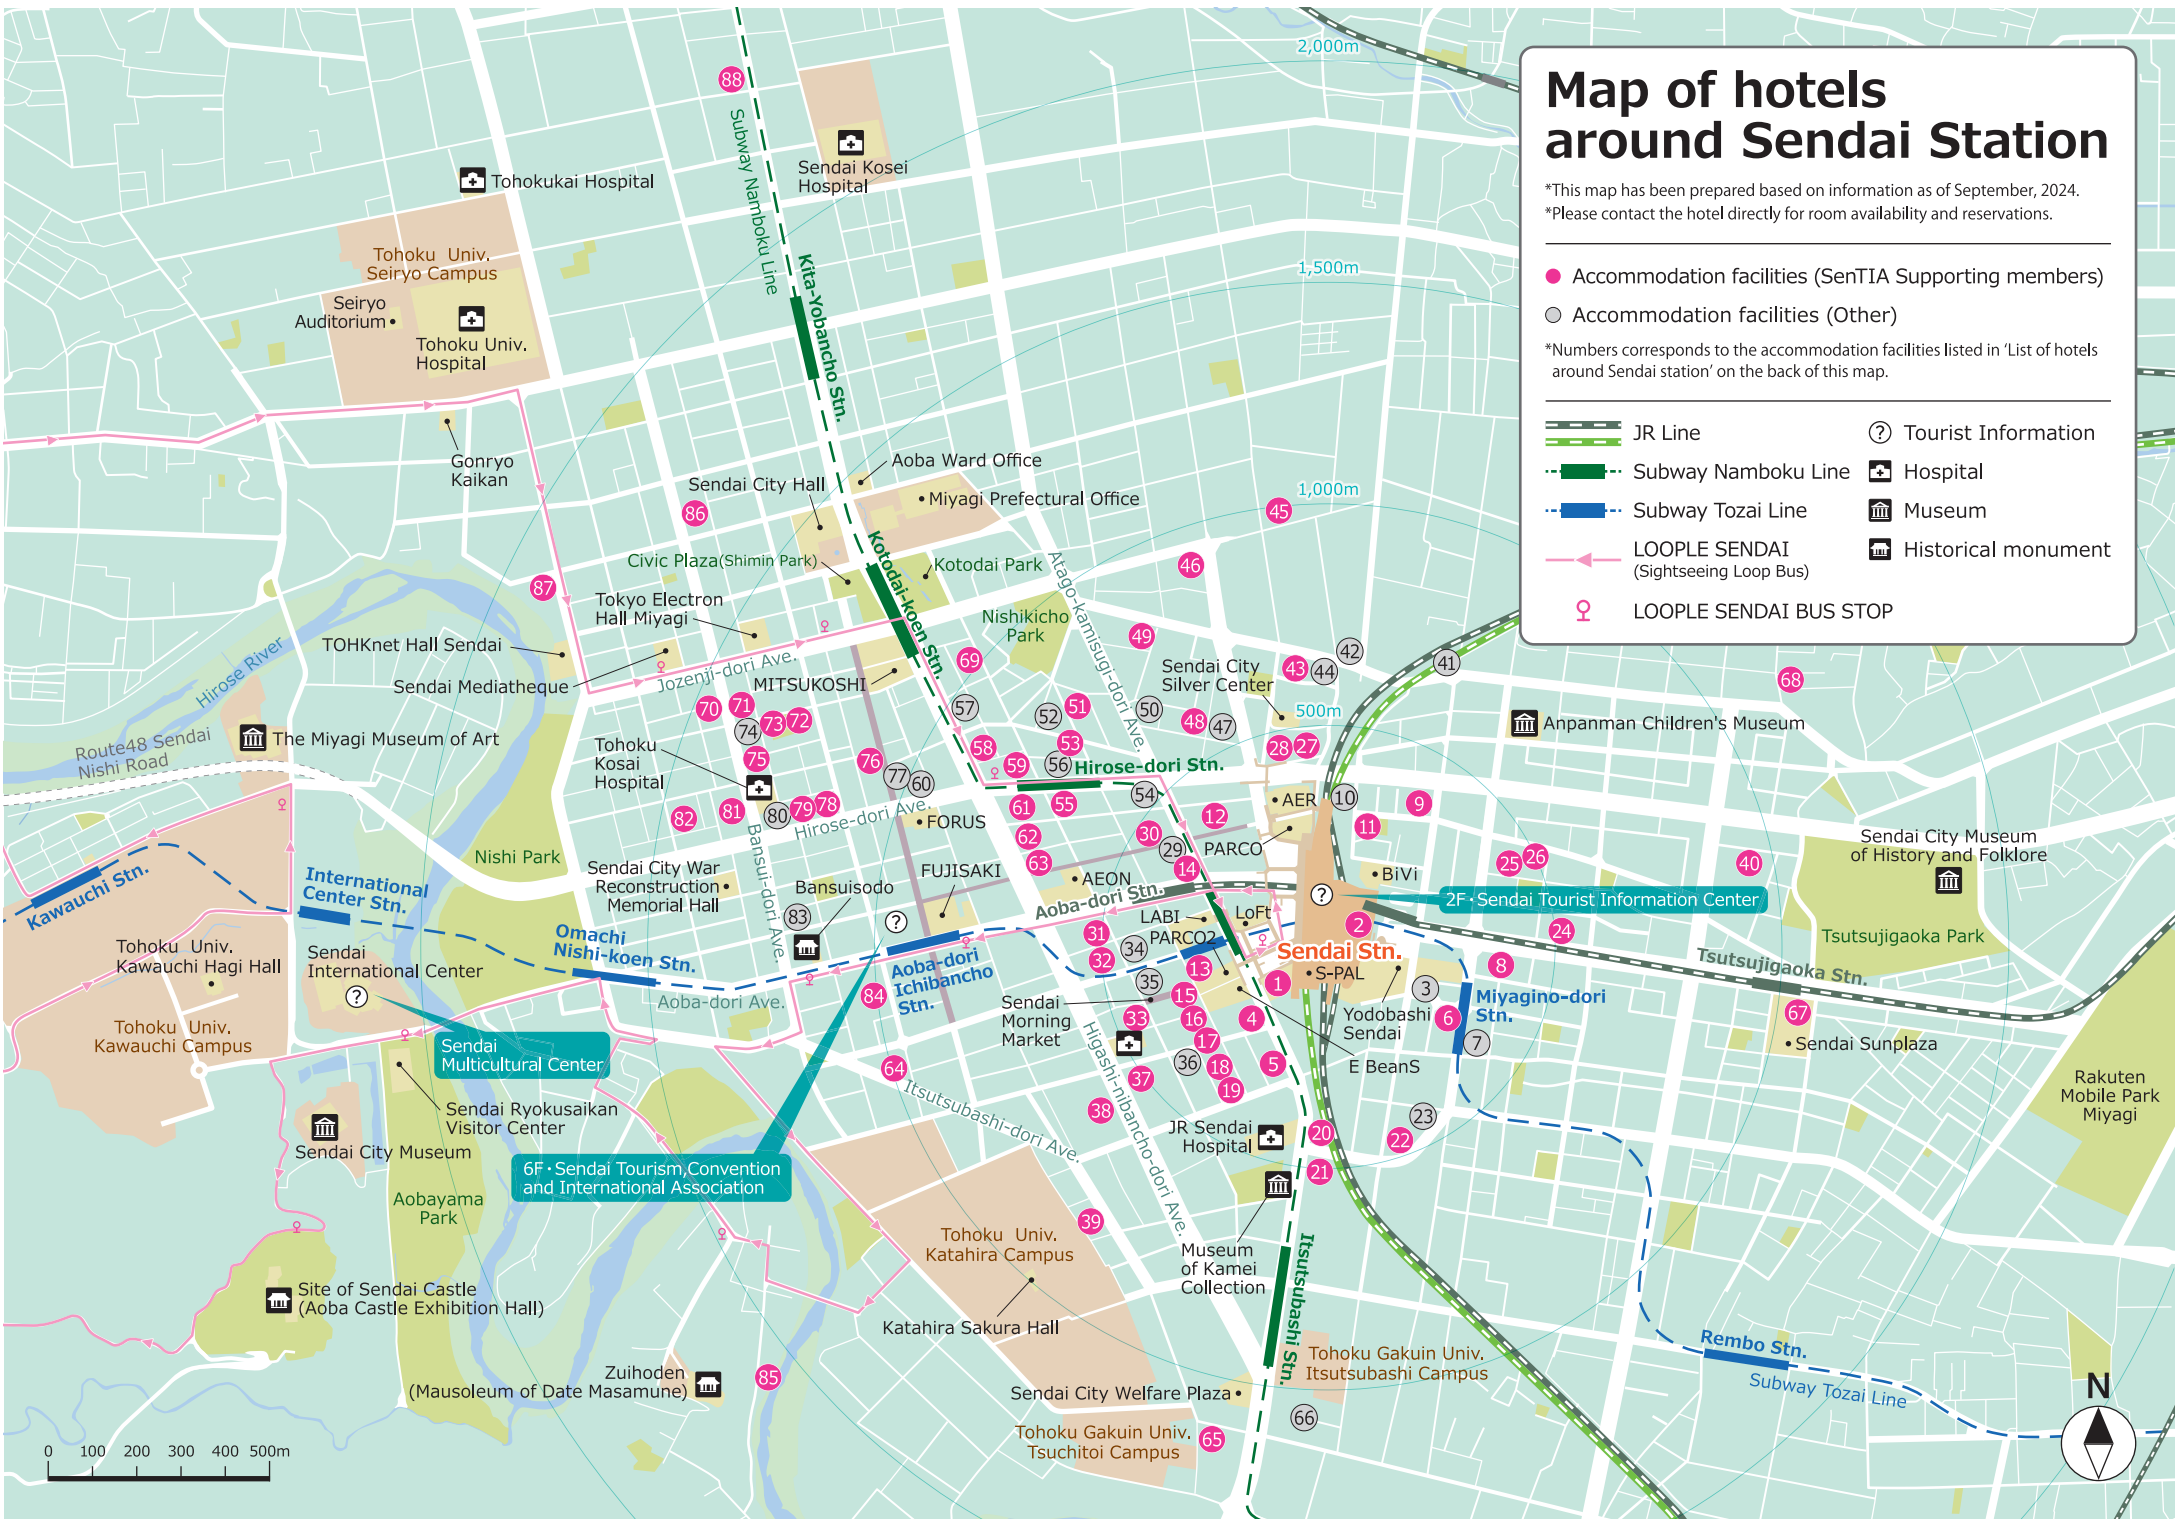

Map of hotels around Sendai Station

*This map has been prepared based on information as of September, 2024.
 *Please contact the hotel directly for room availability and reservations.

● Accommodation facilities (SenTIA Supporting members)

○ Accommodation facilities (Other)

*Numbers corresponds to the accommodation facilities listed in 'List of hotels around Sendai station' on the back of this map.

-  JR Line
-  Subway Namboku Line
-  Subway Tozai Line
-  LOOPLE SENDAI (Sightseeing Loop Bus)
-  LOOPLE SENDAI BUS STOP
-  Tourist Information
-  Hospital
-  Museum
-  Historical monument

6F • Sendai Tourism, Convention and International Association

2F • Sendai Tourist Information Center